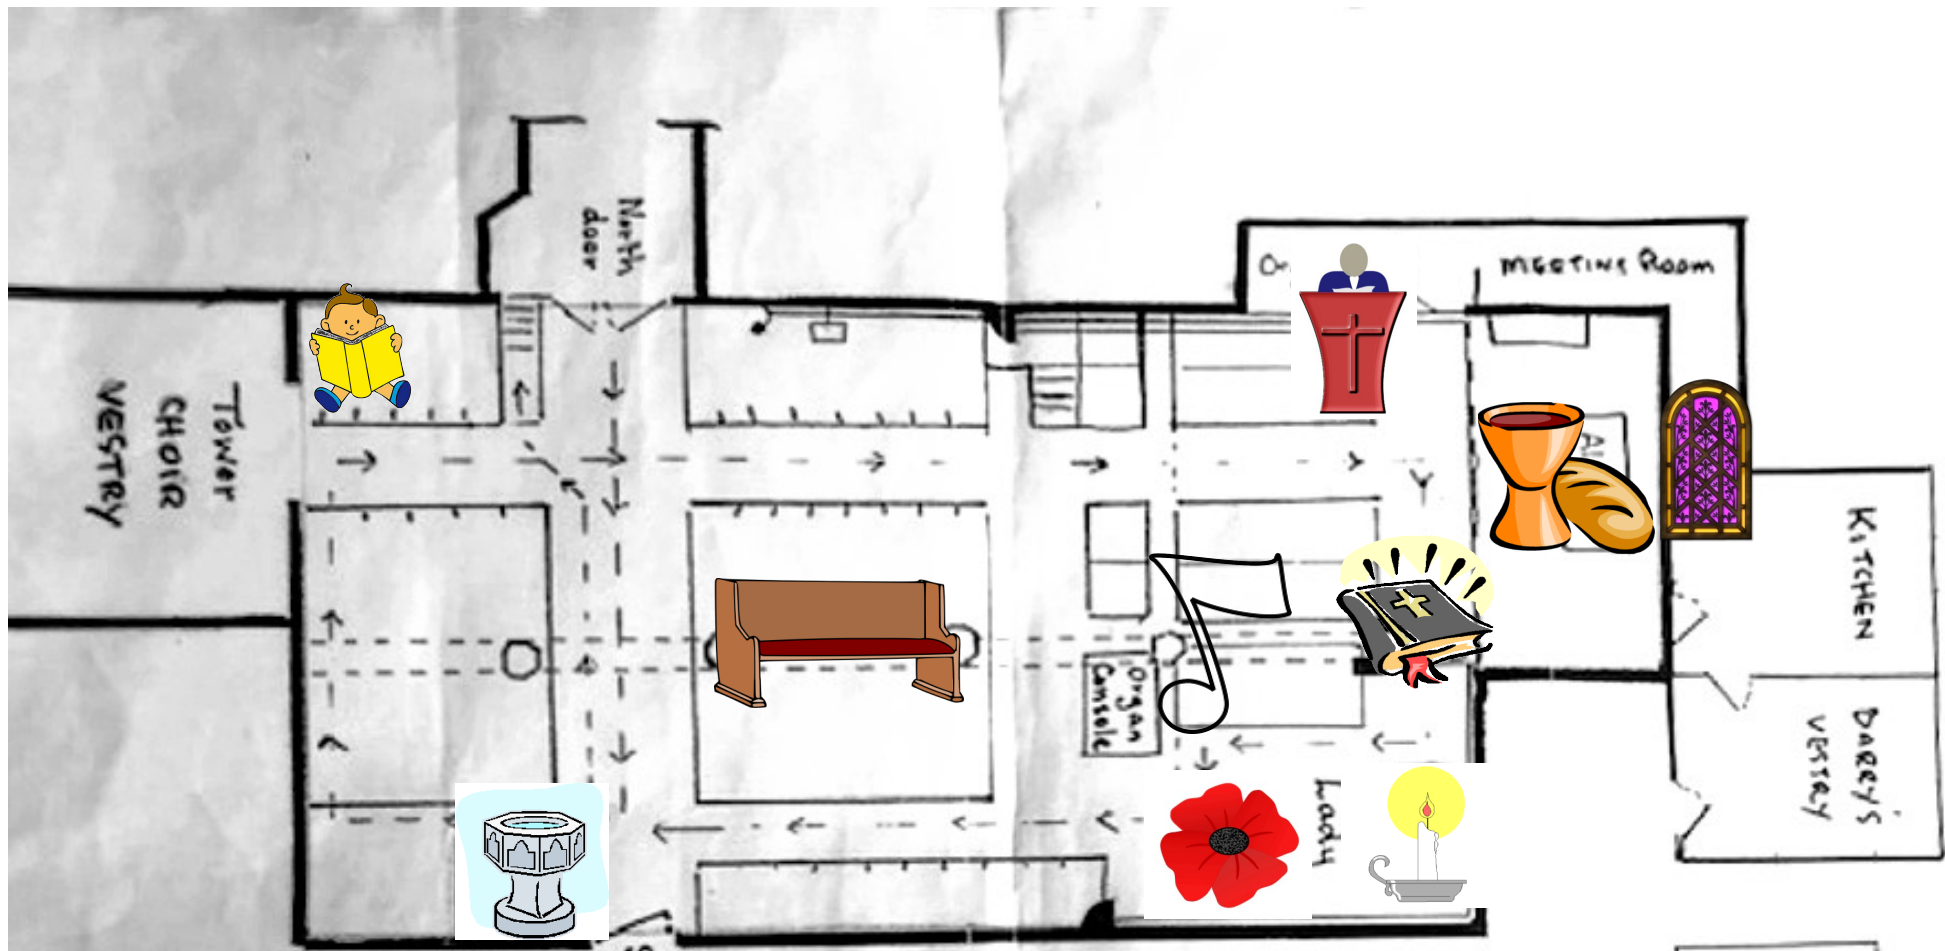

- RAW EQUIPMENT CABINET
- WIDE DISPERSION LOUDSPEAKER
- INFILL MONITOR LOUDSPEAKER
- AMBIENT SOUND MICROPHONE
- SENSOR PAD
- INDUCTIVE LOOP CABLE
- AMBIENT SOUND SIGNAL CABLE
- SENSOR MULTICORE CABLE
- LOUDSPEAKER CABLE

THE PARISH CHURCH OF SAINT DUBRICIUS
 PORLOCK, SOMERSET

- MAIN EQUIPMENT CABINET
- WIDE DISPERSION LOUDSPEAKER
- INFILL MONITOR LOUDSPEAKER
- AMBIENT SOUND MICROPHONE
- SENSOR PAD
- INDUCTIVE LOOP CABLE
- AMBIENT SOUND SIGNAL CABLE
- SENSOR MULTICORE CABLE
- LOUDSPEAKER CABLE

THE PARISH CHURCH OF SAINT DUBRICIUS
PORLOCK, SOMERSET